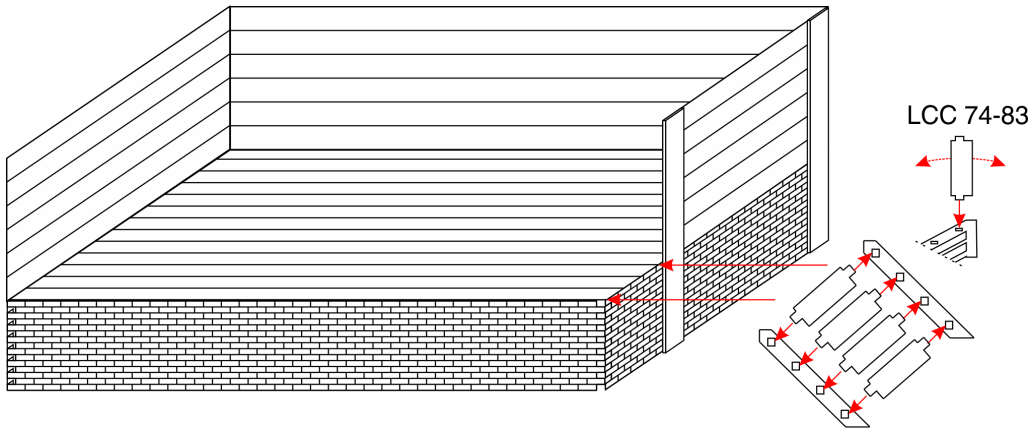

## LCC Modelling System

### B 70-15 Coal stage

This kit includes elements which can be used to assemble a coal stage.

Width: 178mm (without stairs)

Depth: 93mm

Height: 71mm

**All drawings are not in scale.**

LCC Modelling System is flexible and you can make easy modification. Please visit our website at [www.lcut.co.uk](http://www.lcut.co.uk) to shop for additional LCC elements.